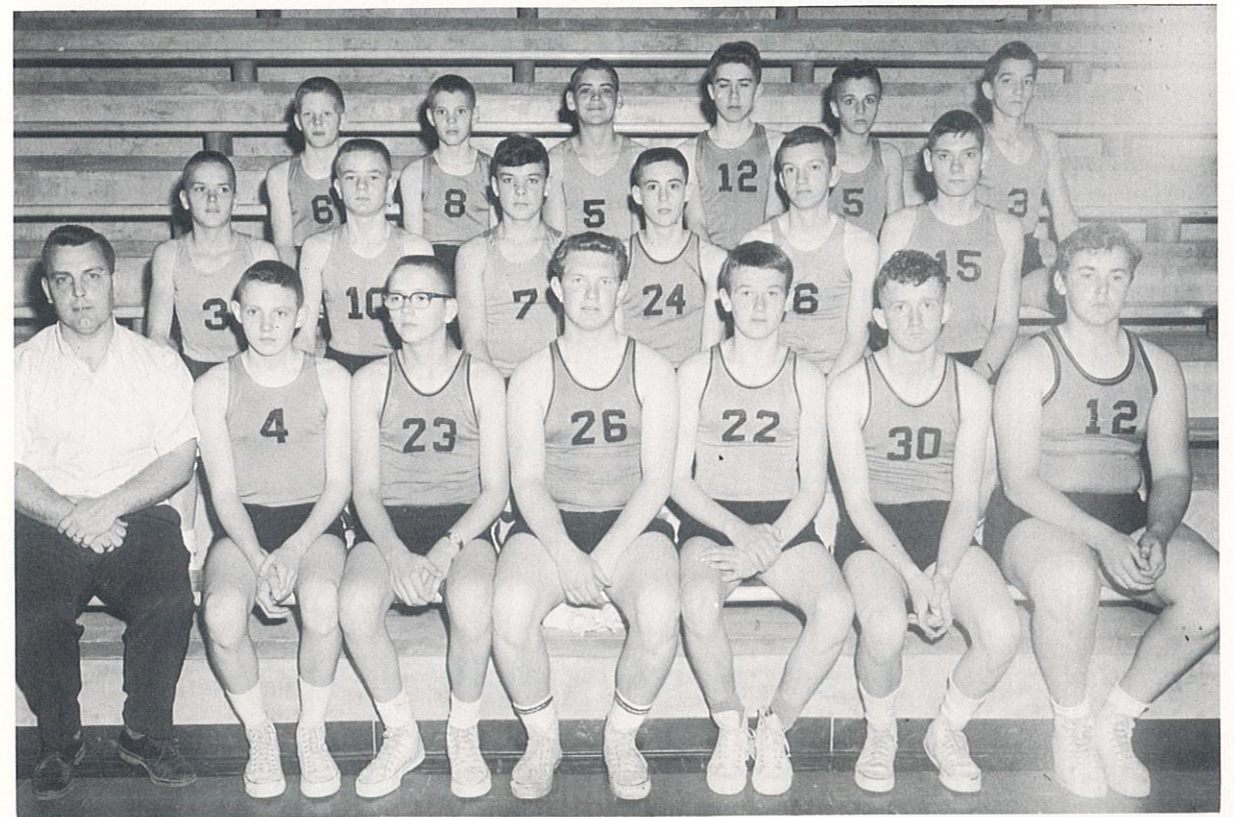

B.J.H.S. Basketball Teams

Front row; Coach Mavel, David Meline, Ray Aldridge, Larry Shaver, Billy Church, Jimmy McNew, and Mark Stribling. Second row; Albert Zentz, Kent Robinson, Jerry Reeves, Tommy White, Jerry Epperson, and Jim Knight. Back row; Mike Moyer, Douglas Meline, Darrell Gregory, Tommy McGee, Larry Platz, and Terry Platz.