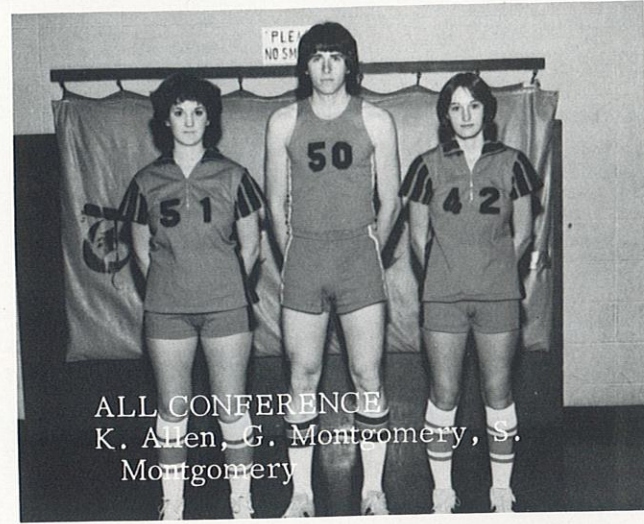

1978 -1979 Awards And Honors