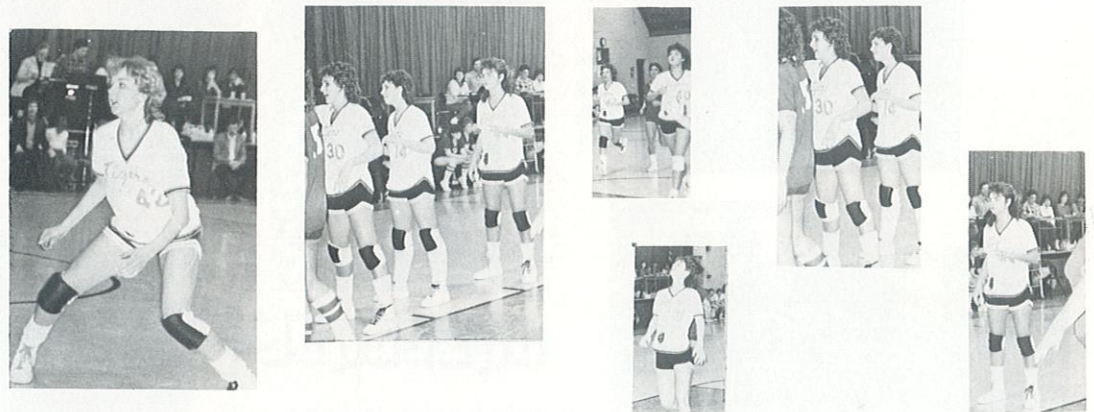

Mark Twain Rural Telephone Company

"Our Telephone Company"

Phone 816-423-5211
P. O. Box 68
Hurdland, Missouri 63547