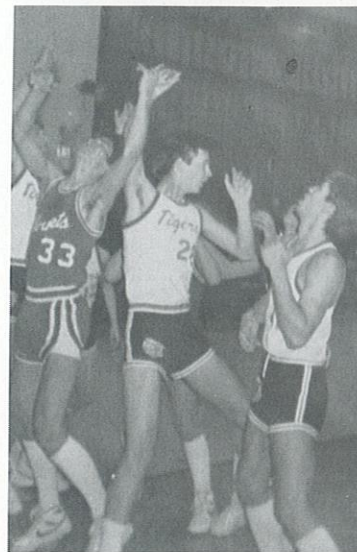

Homecoming