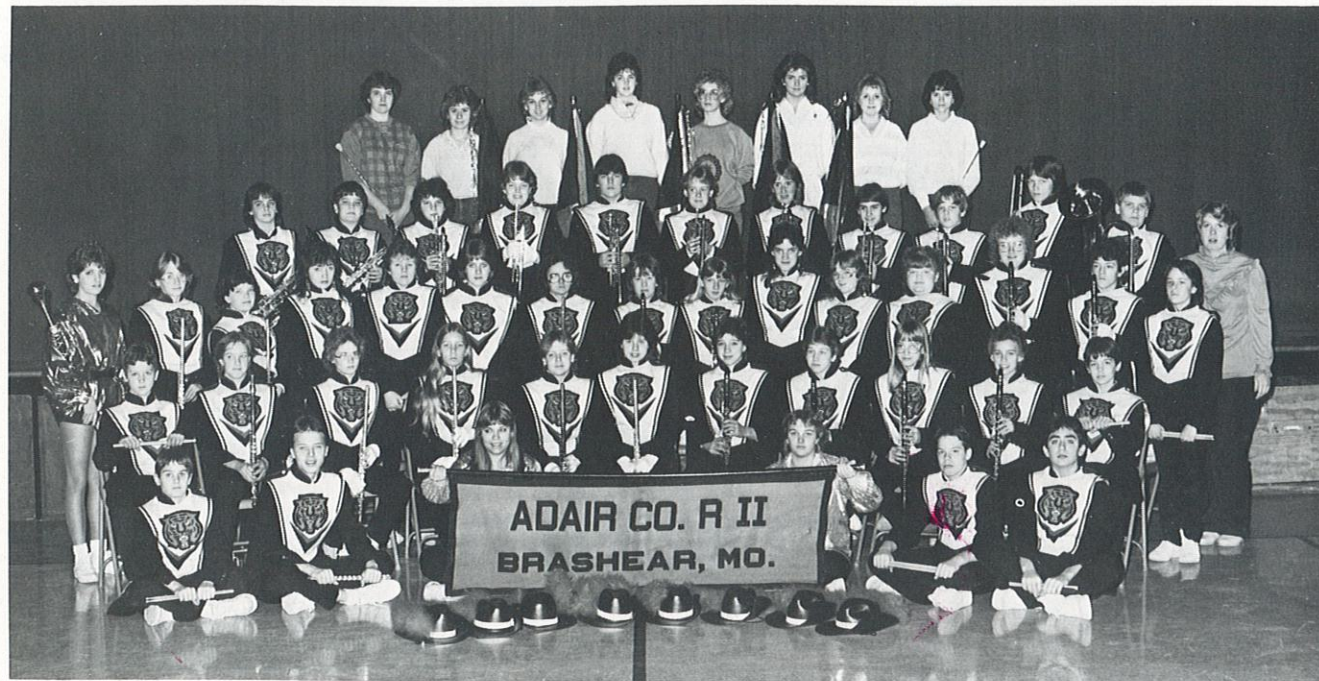

"Shop"

Jct. 6 and
63 South
Kirkville
Missouri
63501

Open daily from
7 a.m. - 10 p.m.

"Where There's A
Helpful Smile in Every
Aisle"

Band Musical Moments

Row 1: Jason Taylor, Chris Rusk, Lori Dixon, Wendy Hickey, Bradley Moncrief, Ken Maxey. Row 2: John Reeves, Amy Hickey, Lori Reeves, Beth Snyder, Mindy Owen, Meaghan Ackerman, Renee Darnel, Stephanie Beach, Carey Platz, Charity Sykes, David Beach. Row 3: Dusti Mihalovich, Angie Snowbarger, Heather Winkelman, Radonna Williams, Kelly O'Brien, Kristin Eagen, Donna Hamilton, Tracey Walker, Jennifer Norfolk, Cindy Whitton, Julie Williams, Stacie Kirpatrick, Lisa Dierling, Darrell Hamilton, Mike Wood. Row 4: Chris Draper, Kurtis Salter, Tracy Darnel, Shera Baker, Chris Magruder, Elizabeth Story, Tammy Nelson, Travis Gregory, Karlon Adkins, Ronald Bradshaw, Byron Moncrief, Miss Benda, Instructor. Row 5: Gelana Buess, Shelly Aldridge, Brenda Moncrief, Jana Garlock, Wendy Baker, Kathy Lewis, Tammy Clark, Dawn Miller.