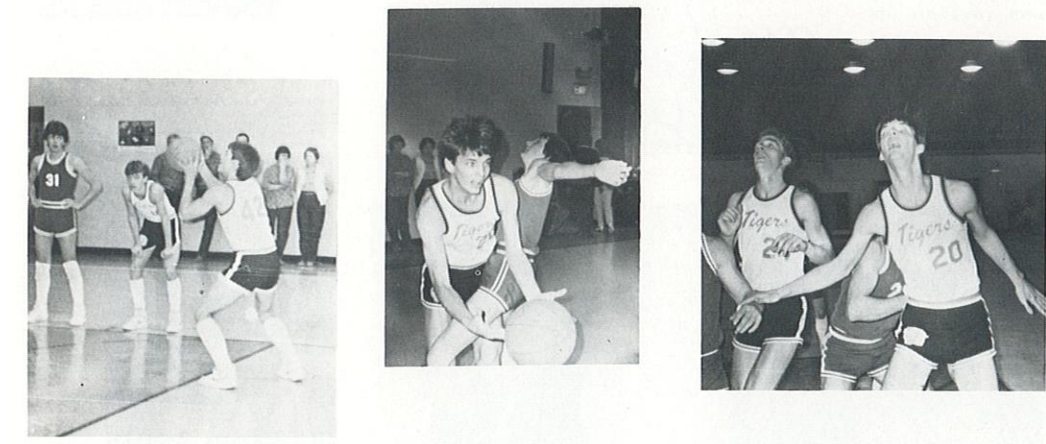

Brashear	65	Novinger	45
Brashear	49	Wyaconda	52
Brashear	53	Novinger	36
Brashear	50	Green City	35
Brashear	49	LaPlata	45
Brashear	59	Linn Co.	68
Brashear	52	Marion Co.	76
Brashear	64	Novinger	35
Brashear	57	Green City	64
Brashear	83	Bevier	39
Brashear	60	Wyaconda	43
Brashear	56	Bevier	39
Brashear	63	LaPlata	48
Brashear	45	N. Shelby	48
Brashear	67	Atlanta	54
Brashear	89	Macon Co.	58
Brashear	62	Atlanta	54
Brashear	69	Revere	47
Brashear	68	Marion Co.	72
Brashear	56	Canton	67
Brashear	64	Atlanta	63
Brashear	54	Bucklin	80
Brashear	53	Wyaconda	45
Brashear	71	LaPlata	50
Brashear	78	Wyaconda	49
Brashear	57	Clopton	60

Osborn Meat Processing Plant

"Custom Slaughtering & Processing
Sidney & Peggy Osborn

Brashear, MO 63533
Phone: 323-5211