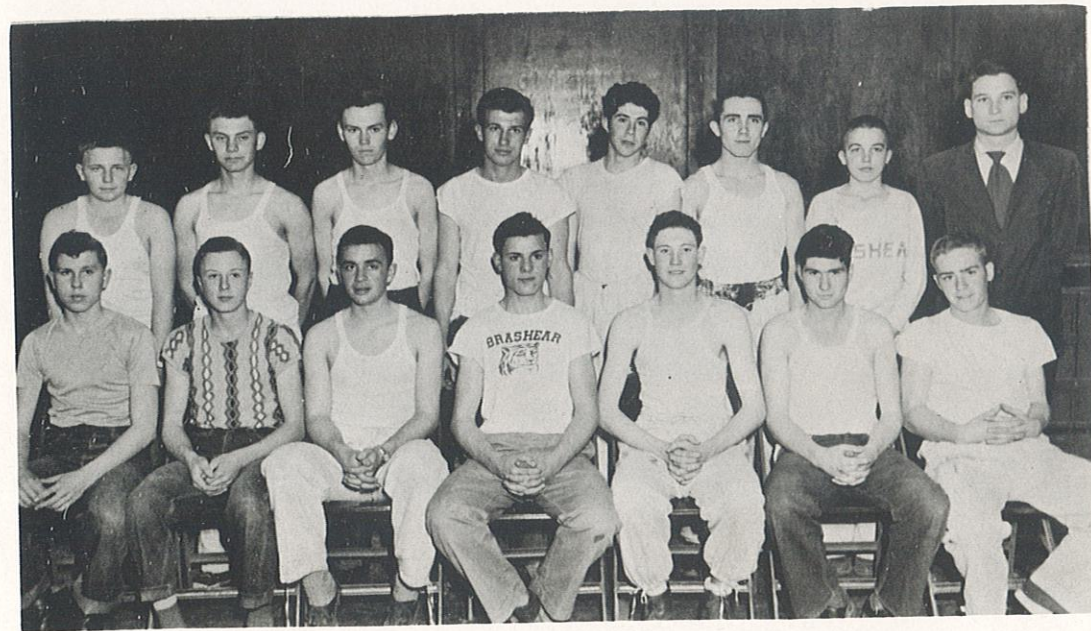

Boys' Track Team

COACH: Jack Ross.
BACK ROW: Lee Lyons, Bud Lancaster, Bobby Moncrief, Donny Person, Glenn Ross, Kelley Rogers, Rony Ridge.
FRONT ROW: Travis Brock, Junior Perry, George Lyons, James Yantis, Ronnie Ruddell, Bill Rummerfield, Harold Smith.