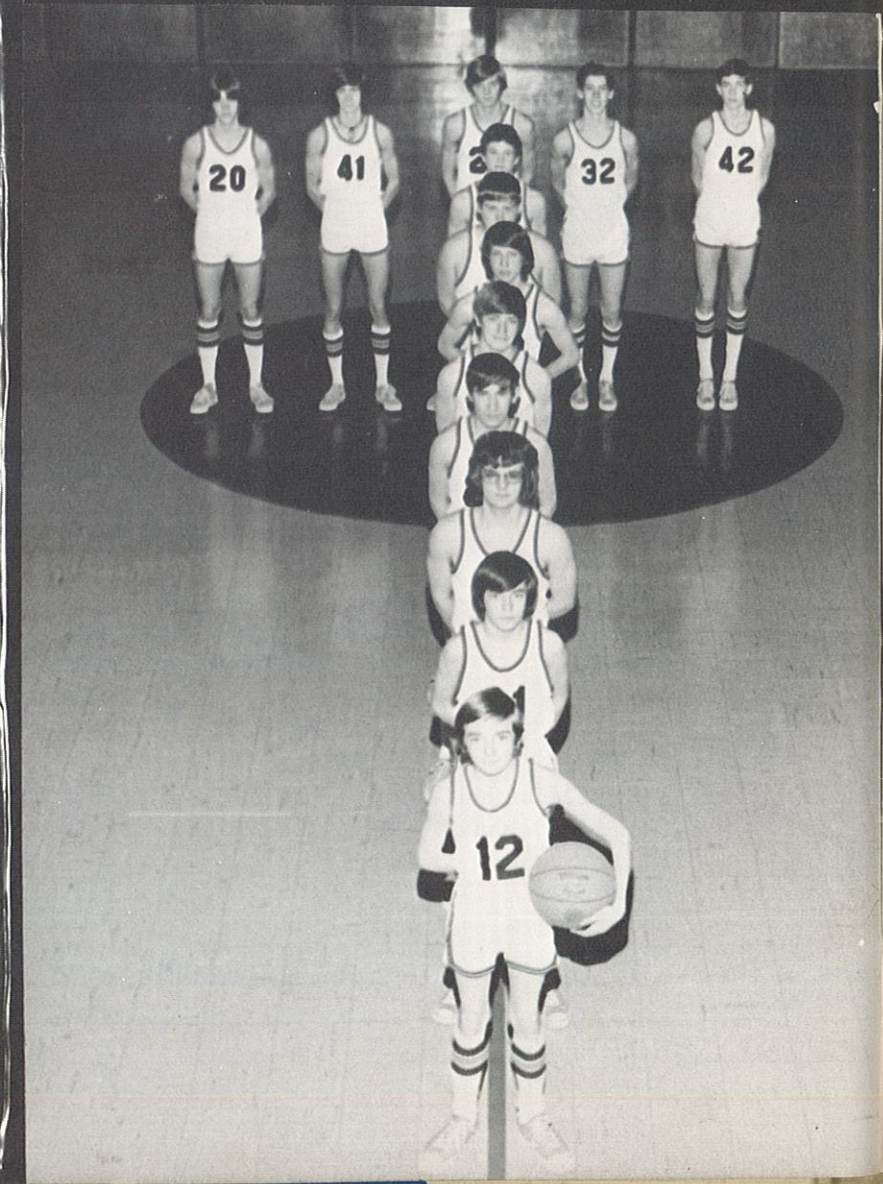

HIGH SCHOOL BASKETBALL

FRONT:
Mike Allen
Bobby Lewis
Harvey Summess
Eddie Barnhart
Jim March
Richard Mountain
Harley Harrelson
Mark Moyer
BACK ROW Left:
Ron Stansberry
Bob Price
Ron Pearson
Mark Fisher
David Higgins

SENIORS IN ACTION

TOP Left: Ron Stansberry; CENTER: Bob Price; TOP Right: Ron Pearson; Left TOP: Norma Wellborn, Captain; Left CENTER: Bea Barnhart, Co-Captain; Left BOTTOM: Betty Evans