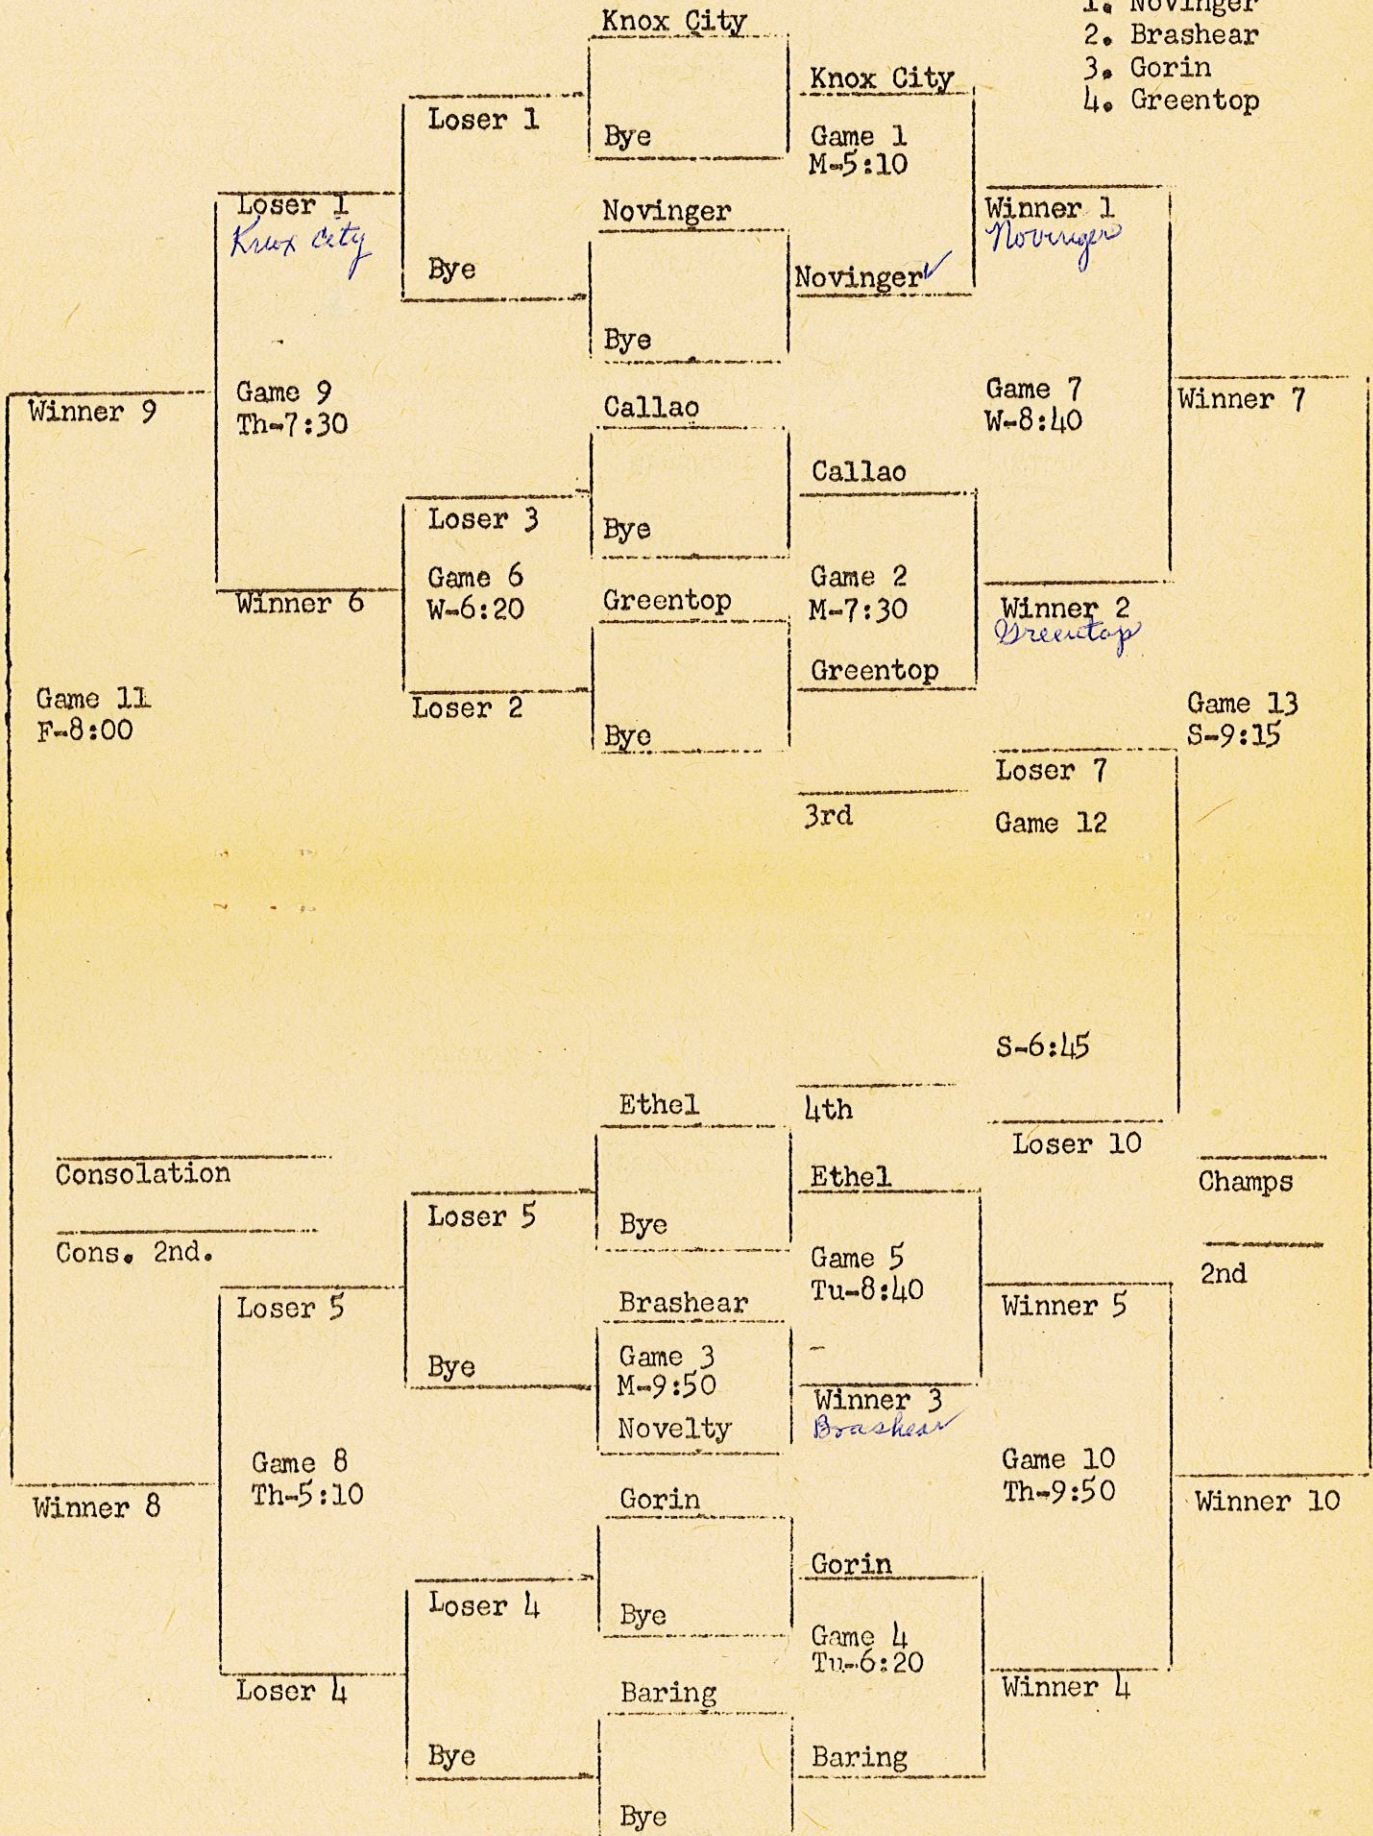

BRASHEAR TOURNAMENT
January 18-23, 1960

BOYS

SEEDED TEAMS

1. Novinger
2. Brashear
3. Gorin
4. Greentop