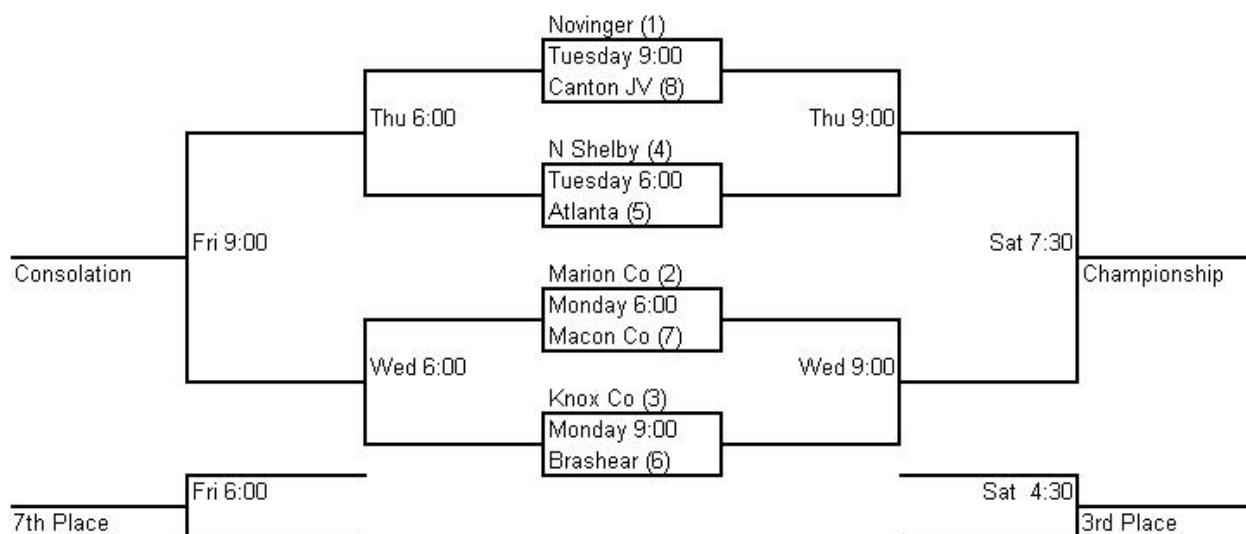

CHEERLEADERS

Suzanne Howerton, Laura Clark, Mackenzie Husted
Lyndsie Poor, Cassidy Krmse, Chelse Bisch, Dei Burgess

Brashear Tournament

February 7-12, 2011

GIRLS

BOYS

All game times approximate. Games may start early if preceding games end early.