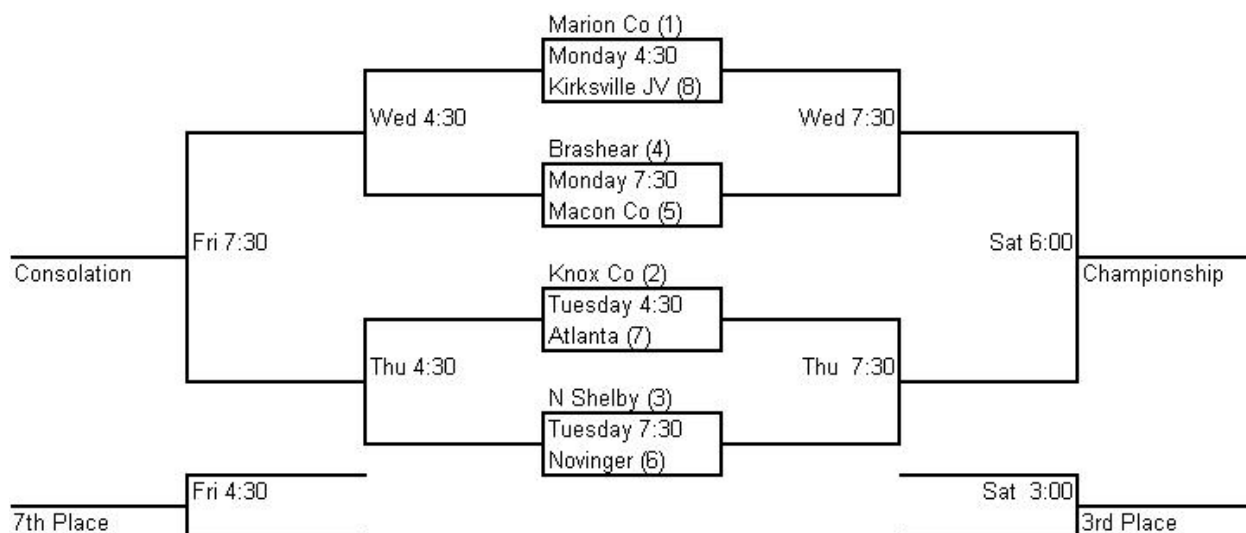

Brashear Tournament

February 7-12, 2011

GIRLS